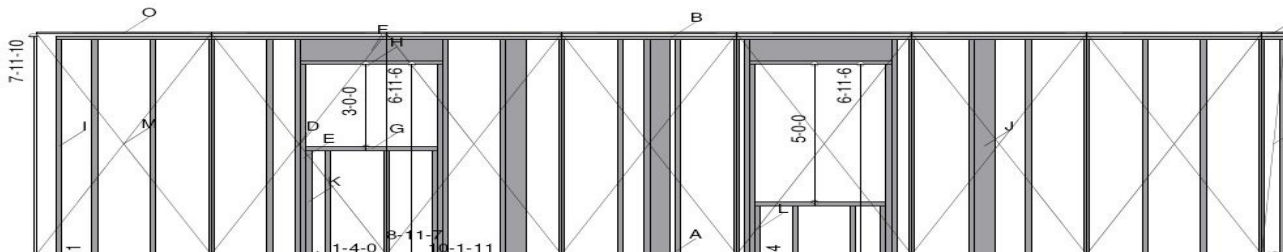

# ***NOW OFFERING WALL PANELS!!!***

*No Need to Frame in Harsh Winter Conditions.  
 Save Time, Save Money, Save Yourself!*

**TETONTRUSS.COM**  
**888-819-5726**

**NOW ACCEPTING RESERVATIONS FOR  
 CUSTOM-BUILT WALL PANELS**

- \*Wall panels framed in a controlled environment using 3-D modeling software for accurate layouts
- \*Actual framed walls (not SIP's), 2x4 or 2x6 framed 16" or 24" oc, nailed to schedule provided.
- \*Even more effective in winter conditions, or multiple stories.
- \*Cut framing time, get more accomplished with a smaller crew.