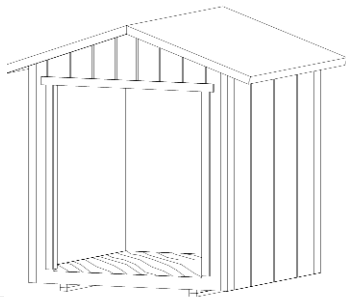

SHED SPECIAL

RECLAIM YOUR GARAGE & PARK INSIDE

Storage sheds to complete Home Offices / Cabins / Tack Rooms / Man Caves
Customize your package (Doors / windows / siding / electrical / insulation / etc.)

Finished to your specs and delivered to your site

Minimize square footage costs / maximize value and quality

Smaller sheds do not require a building permit (under 200 sq ft)

Built for local / mountain snow loads